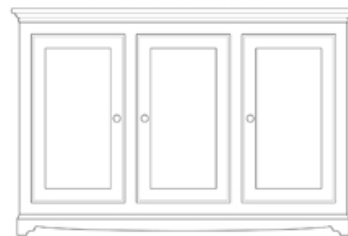

- IDRA15 - Small 2 Door 2 Drawer Glazed Doors/Glass Shelves - H1040 W960 D340mm
- IDRA21 - Medium 2 Door 3 Drawer Glazed Doors/Glass Shelves - H1040 W1400 D340mm
- IDRA27 - Large 2 Door 4 Drawer Glazed Doors/Glass Shelves - H1040 W1840 D340mm

2 Drawer 1 Door Filing Chest

IDFC21 - H830 W994 D590mm

2 Drawer 2 Door Filing Chest

IDFC22 - H830 W1464 D590mm

Small 1 Door 4 Drawer Sideboard

- IDSB21 - Small 1 Door 4 Drawer - H866 W960 D440mm
- IDSB24 - Medium Centre Drawer - H866 W1400 D440mm
- IDSB27 - Large Centre Drawer - H866 W1840 D440mm

Medium 3 Door Sideboard

- IDSB22 - Small 2 Door - H866 W960 D440mm
- IDSB25 - Medium 3 Door - H866 W1400 D440mm
- IDSB28 - Large 4 Door - H866 W1840 D440mm

Large 4 Door 4 Drawer Sideboard

- IDSB20 - Small 2 Door 2 Drawer - H866 W960 D440mm
- IDSB23 - Medium 3 Door 3 Drawer - H866 W1400 D440mm
- IDSB26 - Large 4 Door 4 Drawer - H866 W1840 D440mm