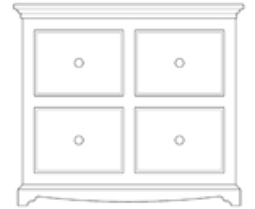

2+2 Drawer Filing Chest

IDFC23 - H830 W994 D590mm