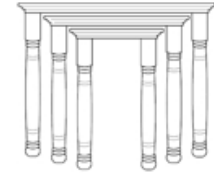

Corner TV Unit with Drawer & Glazed Doors

IDTV71 - H646 W815 D460mm

Corner TV Unit

IDTV70 - H468 W815 D460mm

Nest of 3 Tables

IDNE10 - Straight Legs - H606 W550 D400mm  
 IDNE11 - Turned Legs - H606 W550 D400mm

30x26x9  
(Available as Open or Panelled)

IDBC30 - 30x26x9 - H760 W640 D220mm  
 IDBC31 - 30x26x12 - H760 W640 D295mm  
 IDBC32 - 30x26x15 - H760 W640 D370mm  
 IDBC33 - 30x38x9 - H760 W945 D220mm  
 IDBC34 - 30x38x12 - H760 W945 D295mm  
 IDBC35 - 30x38x15 - H760 W945 D370mm