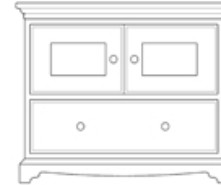

Corner TV Unit with Drawer & Glazed Doors

IDTV71 - H646 W815 D460mm