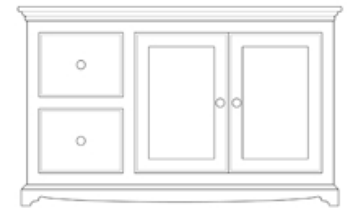

2 Drawer 2 Door Filing Chest

IDFC22 - H830 W1464 D590mm