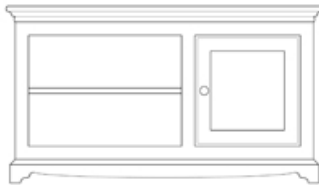

Straight 1200 1 Shelf 1 Door TV Unit

IDTV72 - 680 Open - H468 W680 D440mm
IDTV73 - 1200 1 Shelf 1 Door - H646 W1180 D440mm
IDTV74 - 1200 Deep 1 Shelf 1 Door - H646 W1180 D580mm