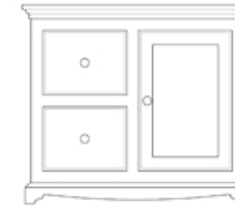

2 Drawer 1 Door Filing Chest

IDFC21 - H830 W994 D590mm