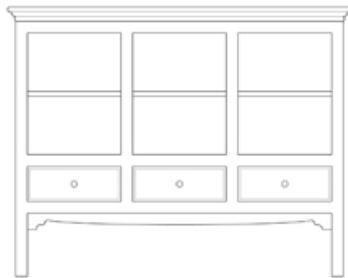

Dresser Rack with Drawers