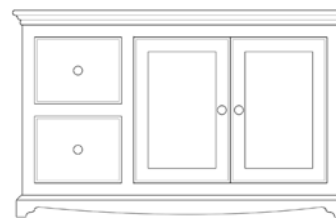

2 Drw 1 Door Filing Chest
H830 W994 D590mm

IDFC21

Open Shelf TV Unit
H468 D460mm

- IDTV70 - Corner - W816mm
- IDTV72 - Straight - W680mm

2 Drw 2 Door Filing Chest
H830 W1464 D590mm

IDFC22

Corner TV Unit with
Drawer & Glazed Doors