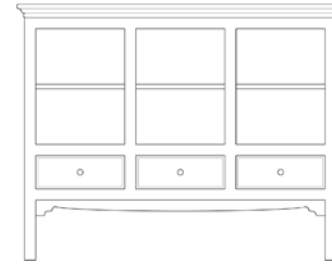

Dresser Rack with Drawers
H1033 D340mm

- IDRA13 - Small 2 Drw - Painted Shelves - W960mm
- IDRA14 - Small 2 Drw - Glass Shelves - W960mm
- IDRA19 - Medium 3 Drw - Painted Shelves - W1400mm
- IDRA20 - Medium 3 Drw - Glass Shelves - W1400mm
- IDRA25 - Large 4 Drw - Painted Shelves - W1840mm
- IDRA26 - Large 4 Drw - Glass Shelves - W1840mm