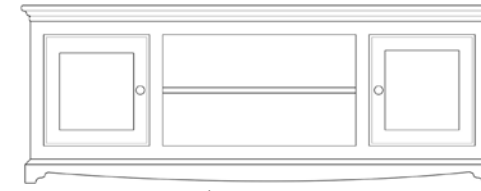

2 Door TV Unit - H646 W1780mm

- IDTV77 - Straight 2 Door - D460mm
- IDTV78 - Deep Straight 2 Door - D580mm