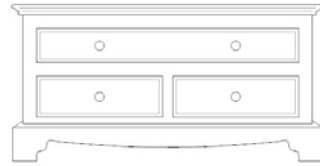

Coffee Table with Shelf - H490mm
Straight/Turned Legs

IDCO23/24 - 2ft x 2ft - W600 D600mm
IDCO28/29 - 3ft x 2ft - W915 D600mm
IDCO33/34 - 4ft x 2ft - W1220 D600mm
IDCO38/39 - 5ft x 3ft - W1524 D900mm

2ft x 2ft
Open Shelf Coffee Table Chest

IDCO43 - H460 W580 D620mm

2ft x 2ft
Coffee Table Chest

IDCO40 - H460 W580 D620mm

3ft x 2ft
Open Shelf Coffee Table Chest

IDCO44 - H460 W915 D620mm

3ft x 2ft
Coffee Table Chest

IDCO41 - H460 W915 D620mm

4ft x 2ft
Open Shelf Coffee Table Chest

IDCO45 - H460 W1220 D620mm

4ft x 2ft
Coffee Table Chest

IDCO42 - H460 W1220 D620mm

Nest of 3 Tables
H606 W550 D400mm

IDNE10 - Straight Legs
IDNE11 - Turned Legs

Pedestal Dining Table

IDTA72 - 48" Round - H765 W1220 D1220mm
IDTA73 - 60" Round - H765 W1524 D1524mm
IDTA84 - 4x3 Extending - H787 W1524 D915mm
IDTA85 - 5x3 Extending - H787 W2084 D915mm
IDTA86 - 6x3 Extending - H787 W2390 D915mm