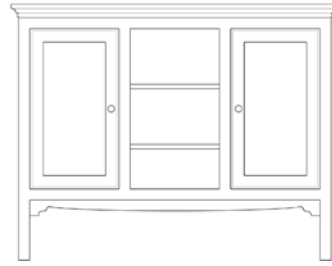

2 Glazed Door Dresser Rack
Glass Shelves
H1033 D340mm

- IDRA12 - Small - W960mm
- IDRA28 - Small Full Height Doors - W960mm
- IDRA18 - Medium - W1400mm
- IDRA29 - Medium Full Height Doors - W1400mm
- IDRA24 - Large - W1840mm
- IDRA30 - Large Full Height Doors - W1840mm