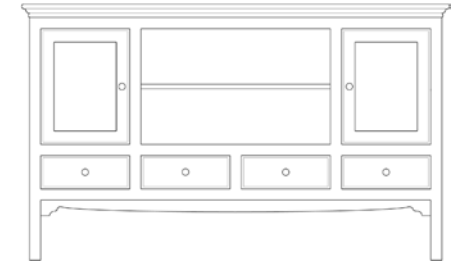

2 Glazed Door Dresser Rack with Drawers
Glass Shelves
H1033 D340mm

- IDRA15 - Sml 2 Drw - W960mm
- IDRA21 - Medium 3 Drw - W1400mm
- IDRA27 - Large 4 Drw - W1840mm