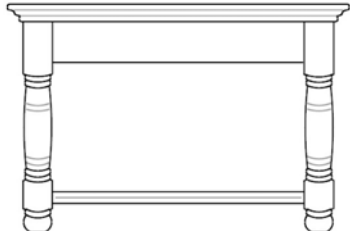

STYLISH LIVING & DINING

Quality British Hand Made Furniture

Coffee Table No Shelf - H490mm
Straight/Turned/Tapered Legs

IDCO20/21/22 - 2ft x 2ft - W600 D600mm
IDCO25/26/27 - 3ft x 2ft - W915 D600mm
IDCO30/31/32 - 4ft x 2ft - W1220 D600mm
IDCO35/36/37 - 5ft x 3ft - W1524 D900mm

Coffee Table with Shelf - H490mm
Straight/Turned Legs

IDCO23/24 - 2ft x 2ft - W600 D600mm
IDCO28/29 - 3ft x 2ft - W915 D600mm
IDCO33/34 - 4ft x 2ft - W1220 D600mm
IDCO38/39 - 5ft x 3ft - W1524 D900mm

2ft x 2ft
Open Shelf Coffee Table Chest

IDCO43 - H460 W580 D620mm

2ft x 2ft
Coffee Table Chest

IDCO40 - H460 W580 D620mm

3ft x 2ft
Open Shelf Coffee Table Chest

IDCO44 - H460 W915 D620mm

3ft x 2ft
Coffee Table Chest

IDCO41 - H460 W915 D620mm

4ft x 2ft
Open Shelf Coffee Table Chest