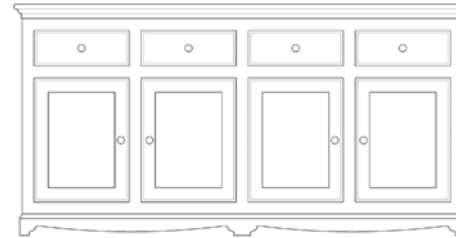

Large Sideboard
H863 W1840 D460mm

- IDSB26 - 4 Door 4 Drw
- IDSB27 - Centre Drw
- IDSB28 - 4 Door