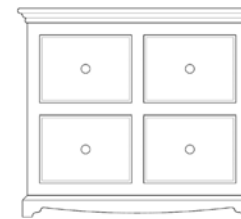

2+2 Drw Filing Chest
H830 W994 D590mm

IDFC23