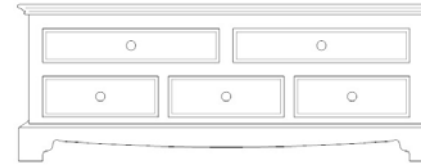

4ft x 2ft
Coffee Table Chest

IDCO42 - H460 W1220 D620mm