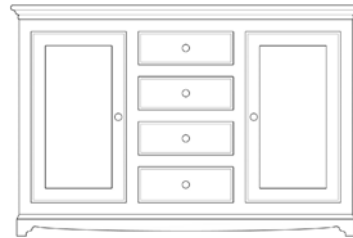

Medium Sideboard
H863 W1400 D460mm

- IDSB23 - 3 Door 3 Drw
- IDSB24 - Centre Drw
- IDSB25 - 3 Door