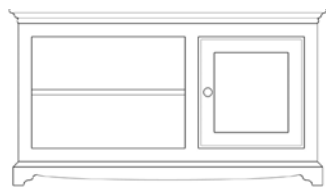

IDFC20

1 Door TV Unit - H646mm

- IDTV73 - Straight 1 Door - W1180 D460mm
- IDTV74 - Deep Straight 1 Door - W1180 D580mm
- IDTV75 - Straight 1 Door - W1480 D460mm
- IDTV76 - Deep Straight 1 Door - W1480 D580mm