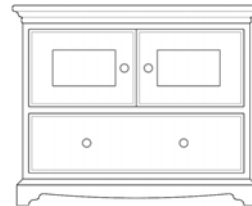

2 Drw 1 Door Filing Chest
H830 W994 D590mm

IDFC21

Open Shelf TV Unit
H468 D460mm

- IDTV70 - Corner - W816mm
- IDTV72 - Straight - W680mm

2 Drw 2 Door Filing Chest
H830 W1464 D590mm

IDFC22

Corner TV Unit with
Drawer & Glazed Doors