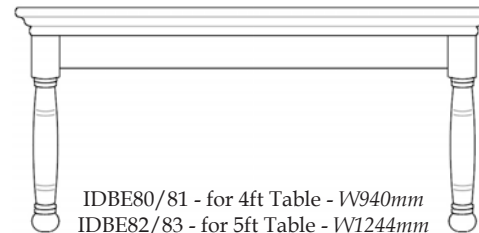

Coffee Table with Shelf - H490mm
Straight/Turned Legs

IDCO23/24 - 2ft x 2ft - W600 D600mm
IDCO28/29 - 3ft x 2ft - W915 D600mm
IDCO33/34 - 4ft x 2ft - W1220 D600mm
IDCO38/39 - 5ft x 3ft - W1524 D900mm

2ft x 2ft
Open Shelf Coffee Table Chest

IDCO43 - H460 W580 D620mm

2ft x 2ft
Coffee Table Chest

IDCO40 - H460 W580 D620mm

3ft x 2ft
Open Shelf Coffee Table Chest

IDCO44 - H460 W915 D620mm

3ft x 2ft
Coffee Table Chest

IDCO41 - H460 W915 D620mm

4ft x 2ft
Open Shelf Coffee Table Chest

IDCO45 - H460 W1220 D620mm

4ft x 2ft
Coffee Table Chest

IDCO42 - H460 W1220 D620mm

Nest of 3 Tables
H606 W550 D400mm

IDNE10 - Straight Legs
IDNE11 - Turned Legs

Pedestal Dining Table

IDTA72 - 48" Round - H765 W1220 D1220mm
IDTA73 - 60" Round - H765 W1524 D1524mm
IDTA84 - 4x3 Extending - H787 W1524 D915mm
IDTA85 - 5x3 Extending - H787 W2084 D915mm
IDTA86 - 6x3 Extending - H787 W2390 D915mm

Hall Table - H775mm
Straight/Turned Legs

IDHA90/91 - Small 1 Drw - W700 D330mm
IDHA92/93 - Large Narrow 2 Drw - W1220 D330mm
IDHA94/95 - Large Deep 2 Drw - W1220 D430mm

Dining Bench - H490 D380mm
Straight/Turned Legs