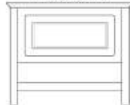

Headboard (Slatted or Panelled)

H220 D130mm

B22 - Single - W1034mm
B25 - 4ft - W1252mm
B28 - Double - W1504mm
B31 - King - W1654mm
B34 - Super King - W1958mm

*See stockist for available fabrics.