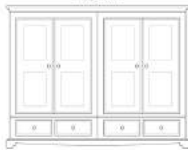

4 Door Robe with Drawers
D590mm

W66 - Small 2 Drw - H1830 W1640mm
W66T - Small X-Tall 2 Drw - H2160 W1640mm
W67 - Small 4 Drw - H1830 W1640mm
W67T - Small X-Tall 4 Drw - H2160 W1640mm
W69 - Large 4 Drw - H1830 W2360mm
W69T - Large X-Tall 4 Drw - H2160 W2360mm
W70 - Large 8 Drw - H1830 W2360mm
W70T - Large X-Tall 8 Drw - H2160 W2360mm

W48 - H1830mm
W48T - X Tall - H2160mm
W49 - Low - H1340mm

W50 - 1 Drw - H1830mm
W50T - X Tall 1 Drw - H2160mm
W51 - 2 Drw - H1830mm
W51T - X Tall 2 Drw - H2160mm

H480 W370 D370mm

D37 - Fabric Pad* - Straight Legs
D38 - Fabric Pad* - Turned Legs
D39 - Oak Pad - Straight Legs
D40 - Oak Pad - Turned Legs

H275 D480mm

U90 - For Single, 4ft, Double - W1925mm
U91 - For King & Super King - W1995mm

H275 D480mm

U92 - For Single, 4ft & Double - W1925mm
U93 - For King & Super King - W1995mm