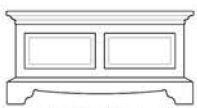

Bedrooms to Inspire.....

Quality British Hand Made Furniture

Small Blanket Chest

IBL55 - H420 W842 D420mm

Large Blanket Chest

IBL56 - H420 W1220 D420mm

Lamp Table
H582 W580 D430mm

IBL08 - Straight Legs
IBL09 - Turned Legs
IBL10 - Straight Legs with Shelf
IBL11 - Turned Legs with Shelf

1 Door
H620mm

IBS60 - Small - W350 D360mm
IBS67 - Large - W400 D420mm

1 Door Open Shelf
H780mm

IBS61 - Small - W350 D360mm
IBS68 - Large - W400 D420mm

1 Door 1 Drawer
H780mm

IBS62 - Small - W350 D360mm
IBS69 - Large - W400 D420mm

Small Blanket Box

IBL57 - H420 W842 D420mm

Large Blanket Box

IBL58 - H420 W1220 D420mm

1 Drawer Open Shelf
H620mm

IBS63 - Small - W350 D360mm
IBS70 - Large - W400 D420mm

2 Drawer
H620mm

IBS64 - Small - W350 D360mm
IBS71 - Large - W400 D420mm