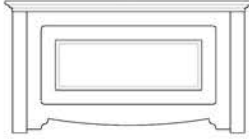

LFE (Slatted or Panelled)
H1193mm

- IBB20 - Single - W1034 D2060mm
- IBB23 - 4ft - W1352 D2060mm
- IBB26 - Double - W1504 D2060mm
- IBB29 - King - W1654 D2160mm
- IBB32 - Super King - W1958 D2160mm

HFE (Slatted or Panelled)
H1193mm