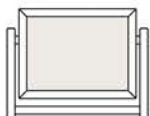

2 Drawer Open Shelf
H780mm

IBS65 - Small - W350 D360mm
IBS72 - Large - W400 D420mm

3 Drawer
H780mm

IBS66 - Small - W350 D360mm
IBS73 - Large - W400 D420mm

Bookcases

IBK94 - Small Low - H880 W520 D300mm
IBK95 - Small Medium - H1310 W520 D300mm
IBK96 - Small High - H1830 W520 D300mm
IBK97 - Large Low - H880 W840 D300mm
IBK98 - Large Medium - H1310 W840 D300mm
IBK99 - Large High - H1830 W840 D300mm

IBC80
2+2 Chest
H880 W840 D420mm

IBC81
3+2 Chest
H1140 W840 D420mm

IBC82
Wide 3 Drawer Chest
H880 W840 D420mm

IBC83
4+3 Chest
H880 W1220 D420mm

Narrow Chest
W400 D420mm

IBC84 - 4 Drw - H1080mm
IBC86 - 5 Drw - H1310mm

Wellington Chest
W600 D420mm

IBC90 - 4 Drw - H1080mm
IBC91 - 5 Drw - H1300mm

IBC87
Gent's Chest
H1260 W1060 D460mm

Wall Mirror
H600 D25mm

IBM15 - Small - W900mm
IBM16 - Medium - W1200mm
IBM17 - Large - W1500mm
IBM18 - X-Large - W1900mm

Swing Mirror
H450 D200mm

IBM12 - Small - W400mm
IBM13 - Large - W700mm

Double Ped Dressing Table Mirror
H700 W1050 D50mm

IBM19 - Painted Frame
IBM20 - Oak Caps

IBM14
Dressing Mirror
H1500 W550 D400mm

Single Pedestal Dressing Table
H780 W970 D420mm