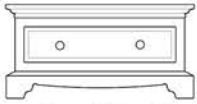

Bedrooms to Inspire.....

Quality British Hand Made Furniture

Small Blanket Chest

IBL55 - H420 W842 D420mm

Large Blanket Chest

IBL56 - H420 W1220 D420mm

Lamp Table
H582 W580 D430mm

IBL08 - Straight Legs
IBL09 - Turned Legs
IBL10 - Straight Legs with Shelf
IBL11 - Turned Legs with Shelf

1 Door
H620mm

IBS60 - Small - W350 D360mm
IBS67 - Large - W400 D420mm

1 Door Open Shelf
H780mm

IBS61 - Small - W350 D360mm
IBS68 - Large - W400 D420mm

1 Door 1 Drawer
H780mm

IBS62 - Small - W350 D360mm
IBS69 - Large - W400 D420mm