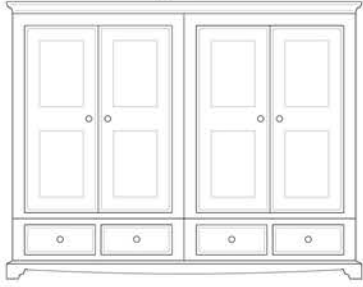

4 Door Robe with Drawers
D580mm

- IBW445 - Sml 2 Drw - H1830 W1640mm
- IBW446 - Sml X-Tall 2 Drw - H2160 W1640mm
- IBW447 - Sml 4 Drw - H1830 W1640mm
- IBW448 - Sml X-Tall 4 Drw - H2160 W1640mm
- IBW451 - Lrg 4 Drw - H1830 W2360mm
- IBW452 - Lrg X-Tall 4 Drw - H2160 W2360mm
- IBW453 - Lrg 8 Drw - H1830 W2360mm
- IBW454 - Lrg X-Tall 8 Drw - H2160 W2360mm

- IBW414 - Sml 1 Drw - H1830 W520mm
- IBW416 - Sml X Tall 1 Drw - H2160 W520mm
- IBW418 - Sml 2 Drw - H1830 W520mm
- IBW420 - Sml X Tall 2 Drw - H2160 W520mm
- IBW415 - Lrg 1 Drw - H1830 W700mm
- IBW417 - Lrg X Tall 1 Drw - H2160 W700mm
- IBW419 - Lrg 2 Drw - H1830 W700mm
- IBW421 - Lrg X Tall 2 Drw - H2160 W700mm

- IBD37 - Fabric Pad - Straight Legs
- IBD38 - Fabric Pad - Turned Legs
- IBD39 - Oak Pad - Straight Legs
- IBD40 - Oak Pad - Turned Legs

- IBU90 - For Single, 4ft, Double - W1892mm
- IBU91 - For King & Super King - W1995mm

- IBU92 - For Single, 4ft & Double - W1892mm
- IBU93 - For King & Super King - W1995mm

- IBB20 - Single - W1034 D2060mm
- IBB23 - 4ft - W1352 D2060mm
- IBB26 - Double - W1504 D2060mm
- IBB29 - King - W1654 D2160mm
- IBB32 - Super King - W1958 D2160mm

- IBB21 - Single - W1034 D2080mm
- IBB24 - 4ft - W1352 D2080mm
- IBB27 - Double - W1504 D2080mm
- IBB30 - King - W1654 D2180mm
- IBB33 - Super King - W1958 D2180mm