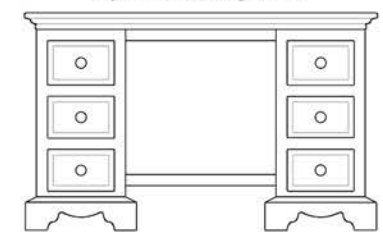

Swing Mirror
H450 D200mm

IBM12 - Small - W400mm
IBM13 - Large - W700mm

Double Ped Dressing Table Mirror
H700 W1050 D50mm

IBM19 - Painted Frame
IBM20 - Oak Caps

IBM14
Dressing Mirror
H1500 W550 D400mm

Single Pedestal Dressing Table
H780 W970 D420mm

IBD34 - Turned Legs
IBD35 - Straight Legs

Double Pedestal Dressing Table
H780 W1260 D420mm

IBD36

FULL BESPOKE SERVICE AVAILABLE
See stockist for details

All Hanging Robe
D580mm

- IBW400 - Sml- H1830 W840mm
- IBW401 - Sml Low - H1340 W840mm
- IBW423 - Sml X-Tall - H2160 W840mm
- IBW404 - Lrg- H1830 W1200mm
- IBW405 - Lrg Low - H1340 W1200mm
- IBW426 - Lrg X-Tall - H2160 W1200mm