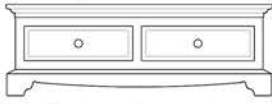

Bedrooms to Inspire.....

Quality British Hand Made Furniture

Small Blanket Chest

IBL55 - H420 W842 D420mm

Large Blanket Chest

IBL56 - H420 W1220 D420mm

Lamp Table
H582 W580 D430mm

IBL08 - Straight Legs
IBL09 - Turned Legs
IBL10 - Straight Legs with Shelf
IBL11 - Turned Legs with Shelf

1 Door
H620mm

IBS60 - Small - W350 D360mm
IBS67 - Large - W400 D420mm

1 Door Open Shelf
H780mm

IBS61 - Small - W350 D360mm
IBS68 - Large - W400 D420mm

1 Door 1 Drawer
H780mm

IBS62 - Small - W350 D360mm
IBS69 - Large - W400 D420mm