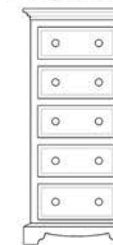

Bedrooms to Inspire.....

Quality British Hand Made Furniture

Small Blanket Chest

IBL55 - H420 W842 D420mm

Large Blanket Chest

IBL56 - H420 W1220 D420mm

Lamp Table
H582 W580 D430mm

IBL08 - Straight Legs
IBL09 - Turned Legs
IBL10 - Straight Legs with Shelf
IBL11 - Turned Legs with Shelf

2 Drawer Open Shelf
H780mm

IBS65 - Small - W350 D360mm
IBS72 - Large - W400 D420mm

3 Drawer
H780mm

IBS66 - Small - W350 D360mm
IBS73 - Large - W400 D420mm

Bookcases

IBK94 - Small Low - H880 W520 D300mm
IBK95 - Small Medium - H1310 W520 D300mm
IBK96 - Small High - H1830 W520 D300mm
IBK97 - Large Low - H880 W840 D300mm
IBK98 - Large Medium - H1310 W840 D300mm
IBK99 - Large High - H1830 W840 D300mm

IBC80
2+2 Chest
H880 W840 D420mm

IBC81
3+2 Chest
H1140 W840 D420mm

IBC82
Wide 3 Drawer Chest
H880 W840 D420mm

IBC83
4+3 Chest
H880 W1220 D420mm

Narrow Chest
W400 D420mm

IBC84 - 4 Drw - H1080mm
IBC86 - 5 Drw - H1310mm

Wellington Chest
W600 D420mm

IBC90 - 4 Drw - H1080mm
IBC91 - 5 Drw - H1300mm

IBC87
Gent's Chest
H1260 W1060 D460mm

Wall Mirror
H600 D25mm

IBM15 - Small - W900mm
IBM16 - Medium - W1200mm
IBM17 - Large - W1500mm
IBM18 - X-Large - W1900mm