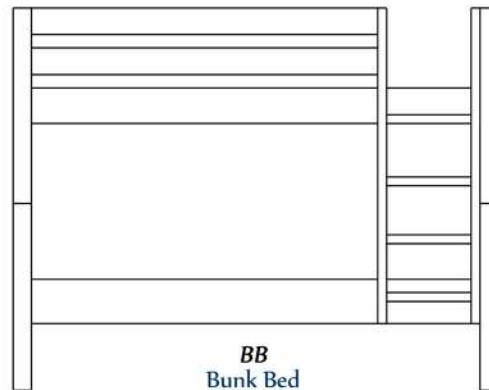

Stool seat pad available
in a choice of 3 fabrics
or painted.

CABBD

Cabin Bed
H1110/W994/D2070

GRLEBD

Grooved Low End Bed*
H1000/W994/D2070

ARCHBD

Arched Bed
H1030/W994/D2070

HRTBD

Heart Bed
H1030/W994/D2070

HUTCH

Hutch Style Bookcase
H890/W780/D340

SMLBK

Small Bookcase
H890/W805/D350

TLBK

Tall Bookcase
H1680/W650/D350

UB3DRW - Set of 3 Underbed Drawers H338/W1925/D480

UBTR/UBDRW - Underbed Truckle Full Length Underbed Drawer H338/W1925/D970

BB
Bunk Bed
H1800/W994/D2070
(available with Solid Grooved or Slatted panel)

Additional headboard options for
Bunk Bed & Low End Bed