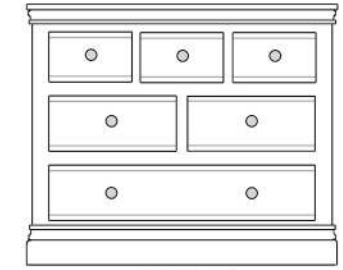

Majestical Children's Collection

Quality British hand-made Furniture

1DRBS

1 Door Bedside
H640/W460/D350

1DRWOTBS

1 Drawer Open Bedside
H640/W460/D350

2DRWBS

2 Drawer Bedside
H640/W460/D350

4DRWCH

4 Drawer Narrow Chest
H1155/W460/D450

5DRWCH

5 Drawer Wellington
H1350/W630/D450

2 + 2

2 Plus 2 Chest
H890/W805/D450

COMBCH

Combination Chest
H890/W1120/D450