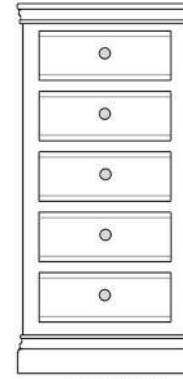

Majestical Children's Collection

Quality British hand-made Furniture

1DRBS

1 Door Bedside
H640/W460/D350

1DRWOTBS

1 Drawer Open Bedside
H640/W460/D350

2DRWBS

2 Drawer Bedside
H640/W460/D350

4DRWCH

4 Drawer Narrow Chest
H1155/W460/D450

5DRWCH

5 Drawer Wellington
H1350/W630/D450

2 + 2

2 Plus 2 Chest
H890/W805/D450

COMBCH

Combination Chest
H890/W1120/D450

AHWRB

All Hanging Robe
H1960/W960/D510

AHWRB - Grooved

All Hanging Robe
H1960/W960/D510

FSWR

Full Size Robe
H1960/W960/D510

FSWR - Grooved

Full Size Robe
H1960/W960/D510