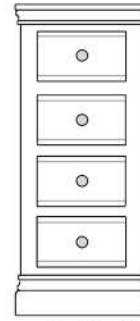

Majestical Children's Collection

Quality British hand-made Furniture

1DRBS

1 Door Bedside
H640/W460/D350

1DRWOTBS

1 Drawer Open Bedside
H640/W460/D350

2DRWBS

2 Drawer Bedside
H640/W460/D350

4DRWCH

4 Drawer Narrow Chest
H1155/W460/D450

5DRWCH

5 Drawer Wellington
H1350/W630/D450

2 + 2

2 Plus 2 Chest
H890/W805/D450

COMBCH

Combination Chest
H890/W1120/D450

AHWRB

All Hanging Robe
H1960/W960/D510

AHWRB - Grooved

All Hanging Robe
H1960/W960/D510

FSWR

Full Size Robe
H1960/W960/D510

FSWR - Grooved

Full Size Robe
H1960/W960/D510