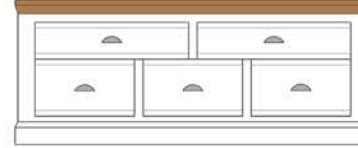

Coffee Table with Shelf - H450mm  
Straight/Turned Legs

NEDCO23/CO24 - 2ft x 2ft - W600 D600mm  
NEDCO28/CO29 - 3ft x 2ft - W915 D600mm  
NEDCO33/CO34 - 4ft x 2ft - W1220 D600mm  
NEDCO38/CO39 - 5ft x 3ft - W1524 D900mm

2ft x 2ft  
Coffee Table Chest  
(Drawers feature on both sides)

NEDCO40 - H510 W600 D600mm

3ft x 2ft  
Coffee Table Chest  
(Drawers feature on both sides)

NEDCO41 - H510 W935 D600mm

4ft x 2ft  
Coffee Table Chest  
(Drawers feature on both sides)

NEDCO42 - H510 W1240 D600mm

2ft x 2ft  
Open Shelf Coffee Table Chest  
(Drawers feature on both sides)

NEDCO43 - H510 W600 D600mm

3ft x 2ft  
Open Shelf Coffee Table Chest  
(Drawers feature on both sides)