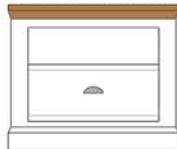

Coffee Table with Shelf - H450mm  
Straight/Turned Legs

NEDCO23/CO24 - 2ft x 2ft - W600 D600mm  
NEDCO28/CO29 - 3ft x 2ft - W915 D600mm  
NEDCO33/CO34 - 4ft x 2ft - W1220 D600mm  
NEDCO38/CO39 - 5ft x 3ft - W1524 D900mm

2ft x 2ft  
Coffee Table Chest  
(Drawers feature on both sides)

NEDCO40 - H510 W600 D600mm

3ft x 2ft  
Coffee Table Chest  
(Drawers feature on both sides)

NEDCO41 - H510 W935 D600mm

4ft x 2ft  
Coffee Table Chest  
(Drawers feature on both sides)

NEDCO42 - H510 W1240 D600mm

2ft x 2ft  
Open Shelf Coffee Table Chest  
(Drawers feature on both sides)

NEDCO43 - H510 W600 D600mm

3ft x 2ft  
Open Shelf Coffee Table Chest  
(Drawers feature on both sides)