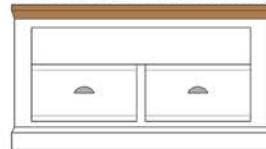

Coffee Table with Shelf - H450mm  
Straight/Turned Legs

NEDCO23/CO24 - 2ft x 2ft - W600 D600mm  
NEDCO28/CO29 - 3ft x 2ft - W915 D600mm  
NEDCO33/CO34 - 4ft x 2ft - W1220 D600mm  
NEDCO38/CO39 - 5ft x 3ft - W1524 D900mm

2ft x 2ft  
Coffee Table Chest  
(Drawers feature on both sides)

NEDCO40 - H510 W600 D600mm

3ft x 2ft  
Coffee Table Chest  
(Drawers feature on both sides)

NEDCO41 - H510 W935 D600mm

4ft x 2ft  
Coffee Table Chest  
(Drawers feature on both sides)

NEDCO42 - H510 W1240 D600mm

2ft x 2ft  
Open Shelf Coffee Table Chest  
(Drawers feature on both sides)

NEDCO43 - H510 W600 D600mm

3ft x 2ft  
Open Shelf Coffee Table Chest  
(Drawers feature on both sides)