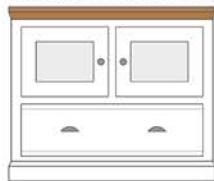

Corner TV Unit with
Drawer & Glazed Doors

NEDTV71 - H700 W816 D450mm