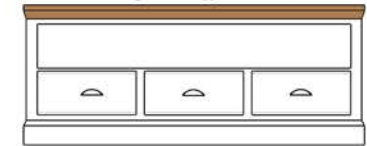

Straight Open Shelf TV Unit with Drws
H510 - D470mm

NEDTV79 - 2ft with 1 Drw - W610mm
NEDTV80 - 3ft with 2 Drws - W915mm
NEDTV81 - 4ft with 3 Drws - W1220mm
NEDTV82 - 5ft with 4 Drws - W1525mm