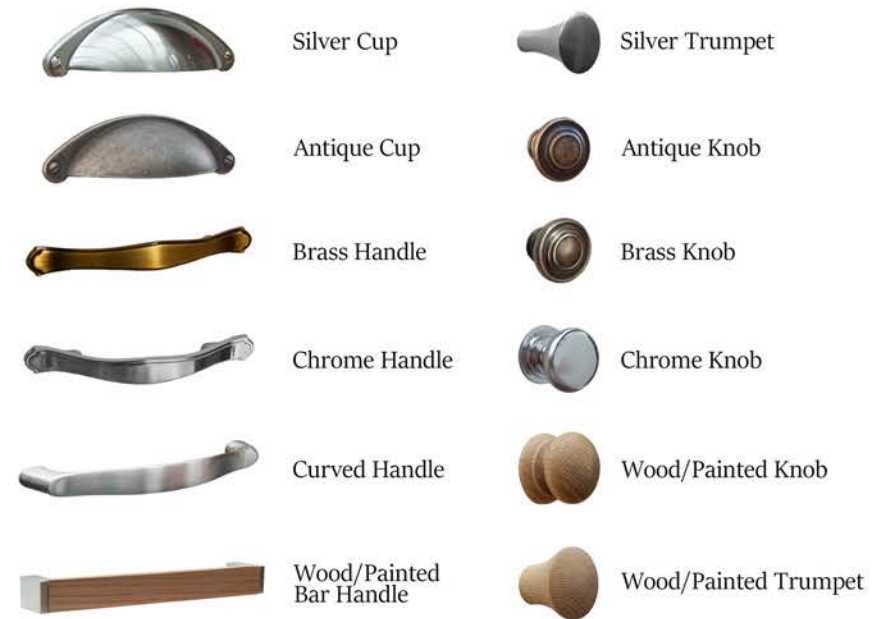

**Standard Paint Colours**

(Colour Match Service available  
Ask your stockist for details)

**Oak Stain Colours**

**Handles & Knobs**

The manufacturer reserves the right to alter designs, dimensions and specification without prior notice.