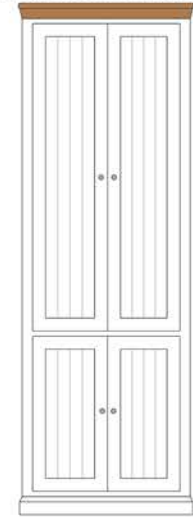

2 Door TV Unit  
H646 - W1800mm

NEDTV77 - Straight 2 Door - D470mm  
 NEDTV78 - Deep Straight 2 Door - D590mm

Straight Open Shelf TV Unit with Drws  
H510 - D470mm

NEDTV79 - 2ft with 1 Drw - W610mm  
 NEDTV80 - 3ft with 2 Drws - W915mm  
 NEDTV81 - 4ft with 3 Drws - W1220mm  
 NEDTV82 - 5ft with 4 Drws - W1525mm

All items available Fully Painted or Painted with an Oak Top.

Glass Shelves & Lighting available for an additional cost - see your stockist for details.

78" Bookcase  
Available as Open, Half Panelled, Panelled or Glazed)

66" Bookcase  
(Available as Open, Half Panelled, Panelled or Glazed)

54" Bookcase  
(Available as Open, Half Panelled, Panelled or Glazed)

42" Bookcase  
(Available as Open or Panelled)

30" Bookcase  
(Available as Open or Panelled)