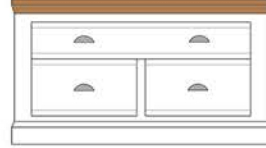

Coffee Table with Shelf - H450mm  
Straight/Turned Legs

NEDCO23/CO24 - 2ft x 2ft - W600 D600mm  
NEDCO28/CO29 - 3ft x 2ft - W915 D600mm  
NEDCO33/CO34 - 4ft x 2ft - W1220 D600mm  
NEDCO38/CO39 - 5ft x 3ft - W1524 D900mm

2ft x 2ft  
Coffee Table Chest  
(Drawers feature on both sides)

NEDCO40 - H510 W600 D600mm

3ft x 2ft  
Coffee Table Chest  
(Drawers feature on both sides)

NEDCO41 - H510 W935 D600mm

4ft x 2ft  
Coffee Table Chest  
(Drawers feature on both sides)