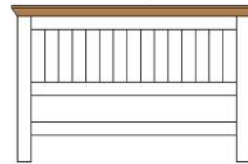

Headboard (Slatted or Panelled)
H1220 D130mm

- B22 - Single - W1054mm
- B25 - 4ft - W1372mm
- B28 - Double - W1524mm
- B31 - King - W1674mm
- B34 - Super King - W1979mm

LFE (Slatted or Panelled)
H1220mm