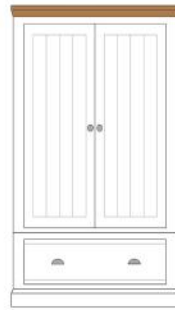

Robe with Drawer
D590mm

- W42 - Small 1 Drw - H1860 W960mm
- W43 - Small X-Tall 1 Drw - H2160 W960mm
- W50 - Large 2 Drw - H1860 W1260mm
- W51 - Large X-Tall 2 Drw - H2160 W1260mm