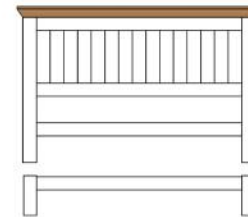

- W57 - Small - H1860 W1860mm
- W57T - Small X-Tall - H2160 W1860mm
- W59 - Large - H1860 W2460mm
- W59T - Large X-Tall - H2160 W2460mm

4 Door Robe with Drawers
D590mm

- W58 - Small 2 Drw - H1860 W1860mm
- W58T - Small X-Tall 2 Drw - H2160 W1860mm
- W60 - Large 4 Drw - H1860 W2460mm
- W60T - Large X-Tall 4 Drw - H2160 W2460mm

Headboard (Slatted or Panelled)
H1220 D130mm

- B22 - Single - W1054mm
- B25 - 4ft - W1372mm
- B28 - Double - W1524mm
- B31 - King - W1674mm
- B34 - Super King - W1979mm

LFE (Slatted or Panelled)
H1220mm