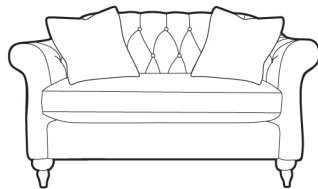

Extra Large
W239 H87 D102cm

Large
W209 H87 D102cm

Medium
W179 H87 D102cm

Loveseat
W148 H87 D102cm

Portland

Specification

Frames: Hand-picked fully seasoned hardwoods from managed sources. All major joints are glued, screwed and stapled for added rigidity. The frames are subjected to tough testing, well in excess of normal domestic use.

Seat suspension: High tensile zig-zag sprung front edge.

Removable seat platform for ease of delivery.

Interiors

Seat cushion filling: High quality blown fibre in a thick cambric case.

Back cushion fillings: Fully upholstered with deep button detailing.