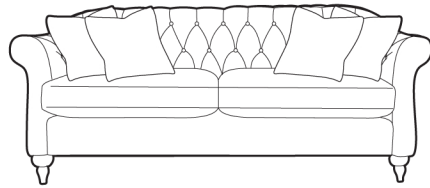

Extra Large
W239 H87 D102cm

Large
W209 H87 D102cm

Medium
W179 H87 D102cm

Loveseat
W148 H87 D102cm

Portland

Specification

Frames: Hand-picked fully seasoned hardwoods from managed sources. All major joints are glued, screwed and stapled for added rigidity. The frames are subjected to tough testing, well in excess of normal domestic use.

Seat suspension: High tensile zig-zag sprung front edge.

Removable seat platform for ease of delivery.

Interiors

Seat cushion filling: High quality blown fibre in a thick cambric case.

Back cushion fillings: Fully upholstered with deep button detailing.

Inclusive scatters: 100% dequilled duck feathers in a thick cambric case.

Feet: Solid hardwood with a light, medium or limed finish.

Care: Cushions must be plumped and turned regularly to retain their performance and appearance.