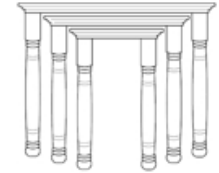

Corner TV Unit with Drawer & Glazed Doors

IDTV71 - H646 W815 D460mm

Corner TV Unit

IDTV70 - H468 W815 D460mm

Nest of 3 Tables

IDNE10 - Straight Legs - H606 W550 D400mm
 IDNE11 - Turned Legs - H606 W550 D400mm

30x26x9
(Available as Open or Panelled)

IDBC30 - 30x26x9 - H760 W640 D220mm
 IDBC31 - 30x26x12 - H760 W640 D295mm
 IDBC32 - 30x26x15 - H760 W640 D370mm
 IDBC33 - 30x38x9 - H760 W945 D220mm
 IDBC34 - 30x38x12 - H760 W945 D295mm
 IDBC35 - 30x38x15 - H760 W945 D370mm