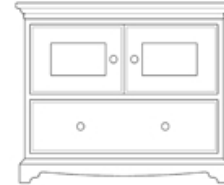

Corner TV Unit with Drawer & Glazed Doors

IDTV71 - H646 W815 D460mm