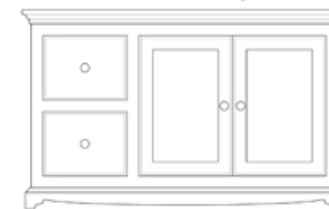

- IDRA12 - Small 2 Door Glazed Doors/Glass Shelves - H1040 W960 D340mm
- IDRA18 - Medium 2 Door Glazed Doors/Glass Shelves - H1040 W1400 D340mm
- IDRA24 - Large 2 Door Glazed Doors/Glass Shelves - H1040 W1840 D340mm

- IDFC24 - H1420 W530 D590mm
- IDFC20 - H830 W530 D590mm
- IDFC23 - H830 W994 D590mm

Dresser Rack with Drawers

Dresser Rack with Doors & Drawers

2 Drawer 1 Door Filing Chest

2 Drawer 2 Door Filing Chest

- IDRA13 - Small 2 Drawer Painted Shelves - H1040 W960 D340mm
- IDRA14 - Small 2 Drawer Glass Shelves - H1040 W960 D340mm
- IDRA19 - Medium 3 Drawer Painted Shelves - H1040 W1400 D340mm
- IDRA20 - Medium 3 Drawer Glass Shelves - H1040 W1400 D340mm
- IDRA25 - Large 4 Drawer Painted Shelves - H1040 W1840 D340mm
- IDRA26 - Large 4 Drawer Glass Shelves - H1040 W1840 D340mm

- IDRA15 - Small 2 Door 2 Drawer Glazed Doors/Glass Shelves - H1040 W960 D340mm
- IDRA21 - Medium 2 Door 3 Drawer Glazed Doors/Glass Shelves - H1040 W1400 D340mm
- IDRA27 - Large 2 Door 4 Drawer Glazed Doors/Glass Shelves - H1040 W1840 D340mm