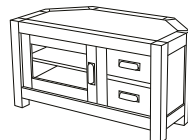

Sizes are approximate

Square Coffee Table
L90cm D90cm H45cm

1 Drawer Coffee Table
L100cm D70cm H46cm

8 Drawer Coffee Table
L100cm D70cm H50cm

Tray Coffee Table
L100cm D70cm H46cm

Seating Coffee Table
L103cm D54cm H44cm

Compact Console Table
L109cm D45cm H77cm

Console Table
L120cm D40cm H89cm

Console Table Flip Top with Drawer
L120cm D50cm H81cm

Lamp Table
L50cm D50cm H60cm

Nest of 3 Tables
L50cm D60cm H65cm

Compact Entertainment Unit
L90cm D40cm H46cm

Corner TV Cabinet
L95cm D50cm H50cm

Glazed Media Unit
L130cm D40cm H50cm

Modular Small Bookcase
L100cm D40cm H75cm

Small Sofa Bookcase
L120cm D35cm H70cm

Large Sofa Bookcase
L170cm D35cm H70cm

Single Room Divider
L102cm D40cm H190cm