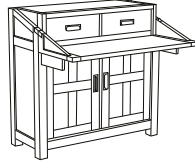

Corner TV Cabinet
L95cm D50cm H50cm

Glazed Media Unit
L130cm D40cm H50cm

Modular Small Bookcase
L100cm D40cm H75cm

Small Sofa Bookcase
L120cm D35cm H70cm

Large Sofa Bookcase
L170cm D35cm H70cm

Single Room Divider
L102cm D40cm H190cm

Large Room Divider
L190cm D40cm H190cm

Square Mirror
L100cm D100cm H4cm

Large Mirror
L145cm D80cm H5cm

Glass Modular Top Unit
L100cm D40cm H100cm

LHF Single Glazed Unit
L60cm D40cm H180cm

RHF Single Glazed Unit
L60cm D40cm H180cm

Double Modular Display Cabinet
L100cm D40cm H175cm

Compact Sideboard
L80cm D45cm H78cm

2 Door Sideboard
L106cm D56cm H94cm

2 Door Sideboard Flip Top
L100cm D40cm H100cm

Serving Sideboard
L158cm D53cm H94cm