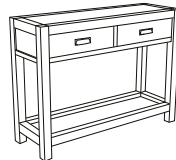

Sizes are approximate

Square Coffee Table
L90cm D90cm H45cm

1 Drawer Coffee Table
L100cm D70cm H46cm

8 Drawer Coffee Table
L100cm D70cm H50cm

Tray Coffee Table
L100cm D70cm H46cm

Seating Coffee Table
L103cm D54cm H44cm

Compact Console Table
L109cm D45cm H77cm

Console Table
L120cm D40cm H89cm

Console Table Flip Top with Drawer
L120cm D50cm H81cm

Lamp Table
L50cm D50cm H60cm

Nest of 3 Tables
L50cm D60cm H65cm

Compact Entertainment Unit
L90cm D40cm H46cm

Corner TV Cabinet
L95cm D50cm H50cm

Glazed Media Unit
L130cm D40cm H50cm

Modular Small Bookcase
L100cm D40cm H75cm

Small Sofa Bookcase
L120cm D35cm H70cm

Large Sofa Bookcase
L170cm D35cm H70cm

Single Room Divider
L102cm D40cm H190cm