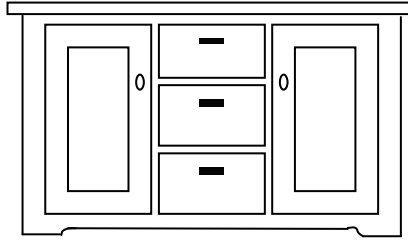

2 door sideboard w120xh90xd50cm £675

Medium Centre drawer sideboard w150xh90xd50cm £875

Small Console (Dinky)  
w70xh76xd35cm £275

3 door sideboard – w180xh90xd50cm £895

Extra Small Sideboard w90xh80xd40 £359

2 Drawer Console (Dinky)  
w107xh76xd46cm £345

4 door sideboard – w220xh90xd50cm £1095

Add 10% for painted finish  
(Minimum charge £30)  
**Made to measure  
available on every item.  
3 Handle Options, bar,  
knob and cup.**