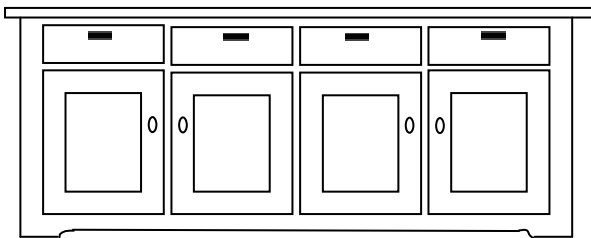

2 door sideboard w120xh90xd50cm £675

Medium Centre drawer sideboard w150xh90xd50cm £875

Small Console (Dinky)  
w70xh76xd35cm £275

3 door sideboard – w180xh90xd50cm £895

Extra Small Sideboard w90xh80xd40 £359

2 Drawer Console (Dinky)  
w107xh76xd46cm £345

4 door sideboard – w220xh90xd50cm £1095

Add 10% for painted finish  
(Minimum charge £30)  
**Made to measure  
available on every item.  
3 Handle Options, bar,  
knob and cup.**

Glass Cabinet  
W107xh107xd36cm £495

Lamp Table

Two Way  
Lamp Table  
With Shelf

Lamp Tables – w50xd50xh64cm

£225

£255

Double Flap Coffee Table  
90x90cm £425

Millhouse Coffee