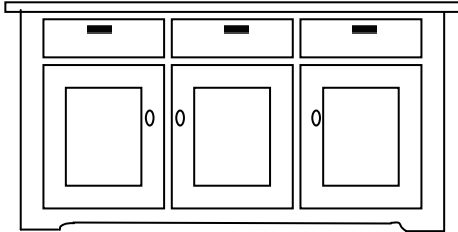

2 door sideboard w120xh90xd50cm £675

Medium Centre drawer sideboard w150xh90xd50cm £875

Small Console (Dinky)  
w70xh76xd35cm £275

3 door sideboard – w180xh90xd50cm £895

Extra Small Sideboard w90xh80xd40 £359

2 Drawer Console (Dinky)  
w107xh76xd46cm £345

4 door sideboard – w220xh90xd50cm £1095

Add 10% for painted finish  
(Minimum charge £30)  
**Made to measure  
available on every item.  
3 Handle Options, bar,  
knob and cup.**

Glass Cabinet  
W107xh107xd36cm £495

Lamp Table

Two Way  
Lamp Table  
With Shelf

Lamp Tables – w50xd50xh64cm

£225

£255

Double Flap Coffee Table  
90x90cm £425

Millhouse Coffee