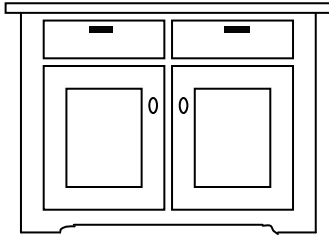

2 door sideboard w120xh90xd50cm £675

Medium Centre drawer sideboard w150xh90xd50cm £875

Small Console (Dinky)  
w70xh76xd35cm £275

3 door sideboard – w180xh90xd50cm £895

Extra Small Sideboard w90xh80xd40 £359

2 Drawer Console (Dinky)  
w107xh76xd46cm £345

4 door sideboard – w220xh90xd50cm £1095

Add 10% for painted finish  
(Minimum charge £30)  
**Made to measure  
available on every item.  
3 Handle Options, bar,  
knob and cup.**

Glass Cabinet  
W107xh107xd36cm £495

Lamp Table

Two Way  
Lamp Table  
With Shelf

Lamp Tables – w50xd50xh64cm

£225

£255

Double Flap Coffee Table  
90x90cm £425

Millhouse Coffee