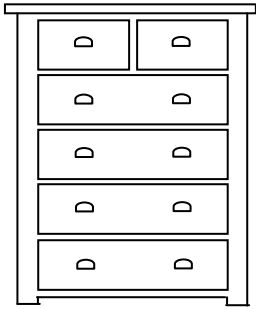

Ludlow Bedroom

exclusively ours... exclusively yours

Ludlow 2+2 Chest w39" h36" d18" £595

Ludlow 2+3 Chest w39" h46" d18" £645

Ludlow 2+4 Chest w39" h56" d18" £695

Ludlow Liberty Junk Bed

Mattress width

4'6" Double £595

5' Kingsize £645

6' Queensize £745

Low footboard available on request

Ludlow 5 Drawer
Tallboy
w24" h57" d18" £445

Ludlow 3+4 Wide Chest
w55" h36" d18" £695

Ludlow Blanket Box
w36" h18" d21" £345

Ludlow Door/Drawer Bedside Cabinet
w20" h27" d18" £225

Ludlow 3 Door 2 Drawer Wardrobe
w73" h78" d25" £1395

Extras:

Shelving for either section

Extra rails in either section

Internal Drawers

Please ask a member of staff for details.

Whartons reserve the right to change sizes without prior notice. Ludlow has natural characteristics that affect colour and finish, this is part of the natural beauty of this timber and cannot be specified. Please ask for details.