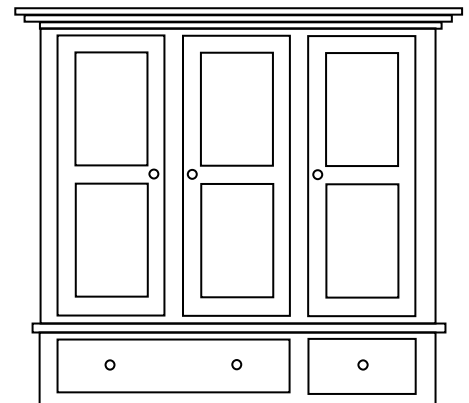

Ludlow 3 Door 2 Drawer Wardrobe
w73" h78" d25" £1395

Extras:

Shelving for either section

Extra rails in either section

Internal Drawers

Please ask a member of staff for details.

Whartons reserve the right to change sizes without prior notice. Ludlow has natural characteristics that affect colour and finish, this is part of the natural beauty of this timber and cannot be specified. Please ask for details.