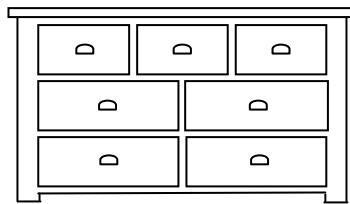

Ludlow Bedroom

exclusively ours... exclusively yours

Ludlow 2+2 Chest w39" h36" d18" £595

Ludlow 2+3 Chest w39" h46" d18" £645

Ludlow 2+4 Chest w39" h56" d18" £695

Ludlow Liberty Junk Bed

Mattress width

4'6" Double £595

5' Kingsize £645

6' Queensize £745

Low footboard available on request

Ludlow 5 Drawer
Tallboy
w24" h57" d18" £445

Ludlow 3+4 Wide Chest
w55" h36" d18" £695

Ludlow Blanket Box
w36" h18" d21" £345

Ludlow Door/Drawer Bedside Cabinet
w20" h27" d18" £225

Ludlow 3 Door 2 Drawer Wardrobe
w73" h78" d25" £1395

Extras:

Shelving for either section

Extra rails in either section

Internal Drawers

Please ask a member of staff for details.

Whartons reserve the right to change sizes without prior notice. Ludlow has natural characteristics that affect colour and finish, this is part of the natural beauty of this timber and cannot be specified. Please ask for details.