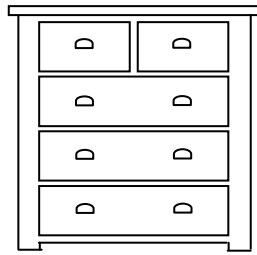

Ludlow Bedroom

exclusively ours... exclusively yours

Ludlow 2+2 Chest w39" h36" d18" £595

Ludlow 2+3 Chest w39" h46" d18" £645

Ludlow 2+4 Chest w39" h56" d18" £695

Ludlow Liberty Junk Bed

Mattress width

4'6" Double £595

5' Kingsize £645

6' Queensize £745

Low footboard available on request

Ludlow 5 Drawer
Tallboy
w24" h57" d18" £445

Ludlow 3+4 Wide Chest
w55" h36" d18" £695

Ludlow Blanket Box
w36" h18" d21" £345

Ludlow Door/Drawer Bedside Cabinet
w20" h27" d18" £225

Ludlow 3 Door 2 Drawer Wardrobe
w73" h78" d25" £1395

Extras:

Shelving for either section

Extra rails in either section

Internal Drawers

Please ask a member of staff for details.

Whartons reserve the right to change sizes without prior notice. Ludlow has natural characteristics that affect colour and finish, this is part of the natural beauty of this timber and cannot be specified. Please ask for details.