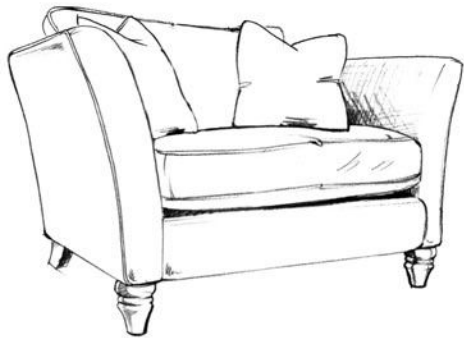

- KNOLE DROP ARM AND FIXED ARM OPTIONS.
- QUALOFIL SEATS AS STANDARD. SUPALUX FOAM AVAILABLE.
- FEATHER FILLED SCATTERS AND BOLSTER.
- 3 SOFA SIZES, 2 CHAIR STYLES AND 2 STORAGE STOOLS SIZES.

LAUREL COLLECTION: The Details

Grand Split Knole Sofa (available fixed)

H:94cm/37ins W:259cm/102ins D:99cm/39ins

Large Fixed Sofa (available knole and/or split)

H:94cm/37ins W:221cm/87ins D:99cm/39ins

Small Fixed Sofa (available knole)

H:94cm/37ins W:183cm/72ins D:99cm/39ins

Snuggler Fixed (available knole)

H:94cm/37ins W:135cm/53ins D:99cm/39ins

Fixed Chair (shown studded)

H:94cm/37ins W:109cm/43ins D:99cm/39ins

Fender Storage Stool

H:48cm/19ins W:132cm/52ins D:71cm/28ins