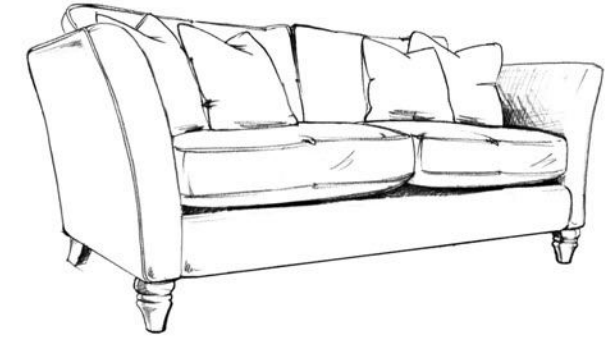

- KNOLE DROP ARM AND FIXED ARM OPTIONS.
- QUALOFIL SEATS AS STANDARD. SUPALUX FOAM AVAILABLE.
- FEATHER FILLED SCATTERS AND BOLSTER.
- 3 SOFA SIZES, 2 CHAIR STYLES AND 2 STORAGE STOOLS SIZES.

LAUREL COLLECTION: The Details

Grand Split Knole Sofa (available fixed)

H:94cm/37ins W:259cm/102ins D:99cm/39ins

Large Fixed Sofa (available knole and/or split)

H:94cm/37ins W:221cm/87ins D:99cm/39ins

Small Fixed Sofa (available knole)