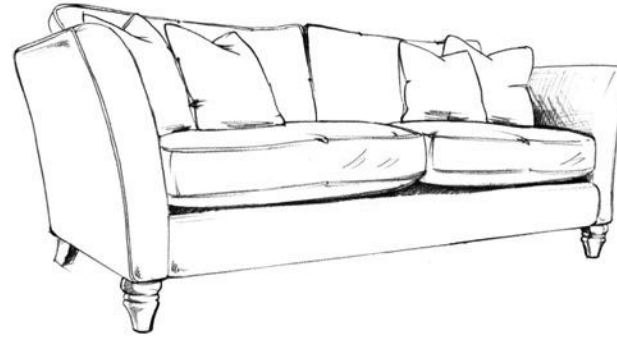

- KNOLE DROP ARM AND FIXED ARM OPTIONS.
- QUALOFIL SEATS AS STANDARD. SUPALUX FOAM AVAILABLE.
- FEATHER FILLED SCATTERS AND BOLSTER.
- 3 SOFA SIZES, 2 CHAIR STYLES AND 2 STORAGE STOOLS SIZES.

LAUREL COLLECTION: The Details

Grand Split Knole Sofa (available fixed)

H:94cm/37ins W:259cm/102ins D:99cm/39ins

Large Fixed Sofa (available knole and/or split)

H:94cm/37ins W:221cm/87ins D:99cm/39ins

Small Fixed Sofa (available knole)