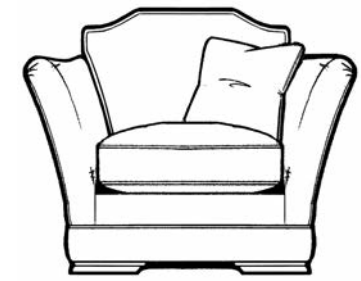

Lansdowne

grand sofa split

large sofa (available split)

small sofa

snuggler

chair

fender storage stool

storage stool

	Height	Width	Depth
grand sofa split	99cm/39ins	259cm/102ins	99cm/39ins
large sofa (available split)	99cm/39ins	221cm/87ins	99cm/39ins
small sofa	99cm/39ins	180cm/71ins	99cm/39ins
snuggler	99cm/39ins	135cm/53ins	99cm/39ins
chair	91cm/36ins	99cm/39ins	99cm/39ins
fender storage stool	48cm/19ins	132cm/52ins	71cm/28ins
storage stool	41cm/16ins	66cm/26ins	51cm/20ins