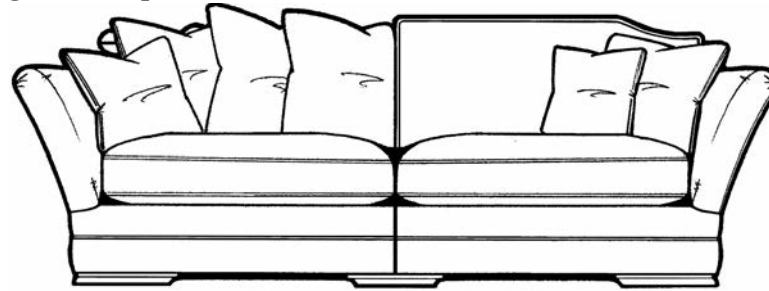

Lansdowne

grand sofa split

large sofa (available split)

small sofa

snuggler

chair

fender storage stool

storage stool

	Height	Width	Depth
grand sofa split	99cm/39ins	259cm/102ins	99cm/39ins
large sofa (available split)	99cm/39ins	221cm/87ins	99cm/39ins
small sofa	99cm/39ins	180cm/71ins	99cm/39ins
snuggler	99cm/39ins	135cm/53ins	99cm/39ins
chair	91cm/36ins	99cm/39ins	99cm/39ins
fender storage stool	48cm/19ins	132cm/52ins	71cm/28ins
storage stool	41cm/16ins	66cm/26ins	51cm/20ins

Large fixed standard back sofa in Akita Stripe colour Silver, with Akita Floral and Akita Rib colour Silver, and chair in Akita Rib colour Silver with Akita Floral colour Silver. Wood colour Smoke.

Frames - Solid hardwood rails with plywood and high density particleboard panels, glued and stapled.
Seat suspension - Zigzag springs to seat, firm front edge.
Back suspension - High resilient elasticated tensioned webbed back.
Seat cushions - Quallofil fibre seat interiors.
Standard back - Fibre filled.
Pillows/scatters/bolsters - Feather filled.
Show-wood - High quality timber - Smoke and Antique available.
Options - Grand sofa is permanently split. Large sofa available split at an extra cost. Sofas and snuggler available with fixed or knole drop arms. Available as standard or pillow back. Fender storage and storage stool available. Supa Lux foam seat interiors available.
Care - Cushions must be plumped regularly to retain their performance and appearance.
Wood care - Wood is a natural product, variances in grain and colour are a sign of a genuine product. Always handle with care.