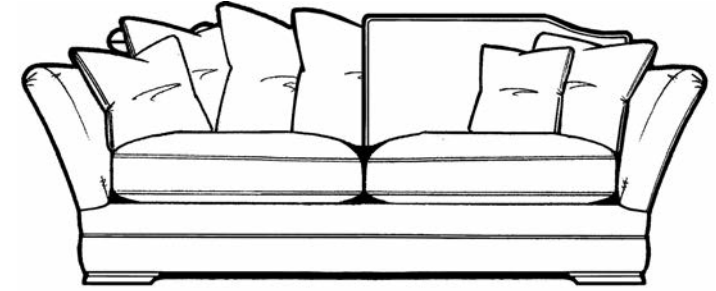

Lansdowne

grand sofa split

large sofa (available split)

small sofa

snuggler

chair

fender storage stool

storage stool

	Height	Width	Depth
grand sofa split	99cm/39ins	259cm/102ins	99cm/39ins
large sofa (available split)	99cm/39ins	221cm/87ins	99cm/39ins
small sofa	99cm/39ins	180cm/71ins	99cm/39ins
snuggler	99cm/39ins	135cm/53ins	99cm/39ins
chair	91cm/36ins	99cm/39ins	99cm/39ins
fender storage stool	48cm/19ins	132cm/52ins	71cm/28ins
storage stool	41cm/16ins	66cm/26ins	51cm/20ins

Large fixed standard back sofa in Akita Stripe colour Silver, with Akita Floral and Akita Rib colour Silver, and chair in Akita Rib colour Silver with Akita Floral colour Silver. Wood colour Smoke.

Frames - Solid hardwood rails with plywood and high density particleboard panels, glued and stapled.
Seat suspension - Zigzag springs to seat, firm front edge.
Back suspension - High resilient elasticated tensioned webbed back.
Seat cushions - Quallofil fibre seat interiors.
Standard back - Fibre filled.
Pillows/scatters/bolsters - Feather filled.
Show-wood - High quality timber - Smoke and Antique available.
Options - Grand sofa is permanently split. Large sofa available split at an extra cost. Sofas and snuggler available with fixed or knole drop arms. Available as standard or pillow back. Fender storage and storage stool available. Supa Lux foam seat interiors available.
Care - Cushions must be plumped regularly to retain their performance and appearance.
Wood care - Wood is a natural product, variances in grain and colour are a sign of a genuine product. Always handle with care.