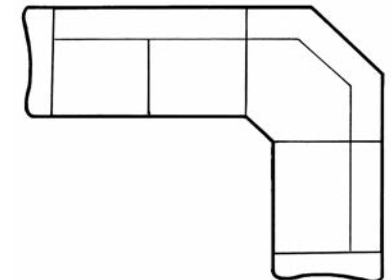

LH small end unit (pillow back)
(available RH)

corner unit (pillow back)

LH large end unit (standard back)
(available RH)

LH small end unit (standard back)
(available RH)

corner unit (standard back)

Frames - Solid hardwood rails with plywood and high density particleboard panels, glued and stapled.

edition 1

3 corner 3

LH large end unit + corner unit
+ RH large end unit

2 corner 2

LH small end unit + corner unit
+ RH small end unit

2 corner 3

LH small end unit + corner unit
+ RH large end unit

3 corner 2

LH large end unit + corner unit
+ RH small end unit

- all measurements taken from fixed arm pieces - please allow tolerance of +/- 1 inch.

See upholstery care ticket for more detailed information. As a result of our policy of continuous design and development we reserve the right to alter dimensions and specifications without prior notice.

	Height	Width	Depth
large end	99cm/39ins	199cm/78ins	99cm/39ins
small end	99cm/39ins	130cm/51ins	99cm/39ins
corner unit	99cm/39ins	117cm/46ins	117cm/46ins
3 corner 3	99cm/39ins	316cm/124ins	316cm/124ins
3 corner 2	91cm/36ins	316cm/124ins	247cm/97ins
2 corner 3	48cm/19ins	247cm/97ins	316cm/124ins
2 corner 2	41cm/16ins	247cm/97ins	247cm/97ins