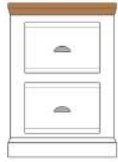

Bedrooms we all Dream of.....

Quality British hand-made furniture.

Stain Options

NEBS60
Small 1 Door
H640 W500 D350mm

NEBS61
Small 1 Door Open Shelf
H816 W500 D350mm

NEBS62
Small 1 Door 1 Drawer
H816 W500 D350mm

NEBS63
Small 1 Drawer Open Shelf
H640 W500 D350mm

NEBS64
Small 2 Drawer Bedside
H640 W500 D350mm

NEBS65
Small 2 Drawer Open Shelf
H816 W500 D350mm

NEBS66
Narrow 2 Drawer
H640 W400 D350mm

NEBS67
Narrow 2 Drawer Open Shelf
H816 W400 D350mm