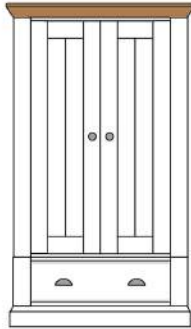

NEBD37

Bedroom Stool
H380 W380 D370mm

Stool Seat Pad available
in a choice of 5 fabrics

Handles & Knobs

* Available in Small, Medium & Large

NEBW40 - Small All Hanging
NEBW41 - Extra Tall
H1860 W960 D590mm

NEBW42 - Small with Drawer
NEBW43 - Extra Tall
H1860 W960 D590mm

NEBW44 - 1 Door All Hanging
NEBW45 - Extra Tall
H1860 W500 D590mm

NEBW46 - 1 Door 1 Drawer
NEBW47 - Extra Tall
H1860 W500 D590mm

NEBW48 - Large All Hanging
NEBW49 - Extra Tall
H1860 W1260 D590mm