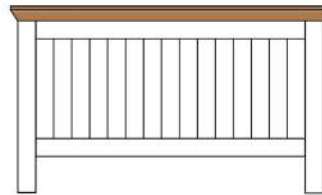

Low Foot End

NEBU90 - 2 Drawer False Front Underbed Chest