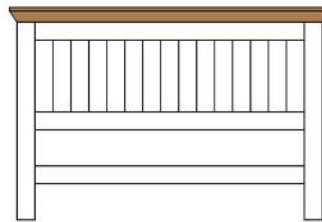

All tops and mouldings are solid Oak, available in Natural Oil, Satin Lacquered or fully painted finish.

Single Pedestal Dressing Table
H816 W1000 D450mm

Double Pedestal Dressing Table
H816 W1300 D450mm

Bedroom Stool
H380 W380 D370mm

Stool Seat Pad available
in a choice of 5 fabrics

Handles & Knobs

* Available in Small, Medium & Large

Item Code	Description	Height	Width	Depth
NEBB20	Single Panel Bed LFE	1240mm	1054mm	2120mm
NEBB21	Single Panel Bed HFE	1240mm	1054mm	2120mm
NEBB22	Single Headboard Only	1240mm	1054mm	130mm
NEBB23	4 Foot Panel Bed LFE	1240mm	1372mm	2120mm
NEBB24	4 Foot Panel Bed HFE	1240mm	1372mm	2120mm
NEBB25	4 Foot Headboard Only	1240mm	1372mm	130mm
NEBB26	Double Panel Bed LFE	1240mm	1524mm	2120mm
NEBB27	Double Panel Bed HFE	1240mm	1524mm	2120mm
NEBB28	Double Panel Headboard Only	1240mm	1524mm	130mm
NEBB29	King-Size Panel Bed LFE	1240mm	1674mm	2190mm
NEBB30	King-Size Panel Bed HFE	1240mm	1674mm	2190mm
NEBB31	King-Size Headboard Only	1240mm	1674mm	130mm
NEBB32	Super-King Panel Bed LFE	1240mm	1979mm	2190mm
NEBB33	Super-King Panel Bed HFE	1240mm	1979mm	2190mm
NEBB34	Super-King Headboard Only	1240mm	1979mm	130mm

High Foot End

Low Foot End

Fabric

Putty

Sand

Nougat

Linen

Aluminium

White

Ivory

Stone

Custard Cream

Sea Mist

Cloud

Truffle

Moondust

Little Boy Blue

Candy Floss

Night Sky

Colours

Colours are as accurate as the printing process allows