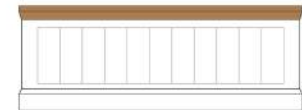

NEBL58
Large Blanket Box
H460 W1260 D510mm