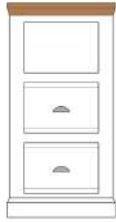

Bedrooms we all Dream of.....

Quality British hand-made furniture.

Stain Options

NEBS60
Small 1 Door
H640 W500 D350mm

NEBS61
Small 1 Door Open Shelf
H816 W500 D350mm

NEBS62
Small 1 Door 1 Drawer
H816 W500 D350mm

NEBS63
Small 1 Drawer Open Shelf
H640 W500 D350mm

NEBS64
Small 2 Drawer Bedside
H640 W500 D350mm

NEBS65
Small 2 Drawer Open Shelf
H816 W500 D350mm

NEBS66
Narrow 2 Drawer
H640 W400 D350mm

NEBS67
Narrow 2 Drawer Open Shelf
H816 W400 D350mm

NEBS68
Small 3 Drawer
H816 W500 D350mm

NEBS69
Large 2 Drawer
H640 W580 D450mm

NEBS70
Large 1 Drawer Open Shelf
H640 W580 D450mm

NEBS71
Large 2 Drawer Open Shelf
H816 W580 D450mm

NEBL55
Small Blanket Chest
H460 W960 D450mm