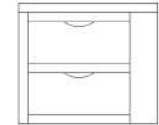

NEBD37

Bedroom Stool
H380 W380 D370mm

Stool Seat Pad available
in a choice of 5 fabrics

Handles & Knobs

* Available in Small, Medium & Large

NEBW40 - Small All Hanging
NEBW41 - Extra Tall
H1860 W960 D590mm

NEBW42 - Small with Drawer
NEBW43 - Extra Tall
H1860 W960 D590mm

NEBW44 - 1 Door All Hanging
NEBW45 - Extra Tall
H1860 W500 D590mm

NEBW46 - 1 Door 1 Drawer
NEBW47 - Extra Tall
H1860 W500 D590mm

NEBW48 - Large All Hanging
NEBW49 - Extra Tall
H1860 W1260 D590mm

NEBW50 - Large with Drawers
NEBW51 - Extra Tall
H1860 W1260 D590mm

NEBC88
2 Drawer Wardrobe Chest
H520 W600 D450mm

| Item Code | Description | Height | Width | Depth |
|-----------|-----------------------------|--------|--------|--------|
| NEBB20 | Single Panel Bed LFE | 1240mm | 1054mm | 2120mm |
| NEBB21 | Single Panel Bed HFE | 1240mm | 1054mm | 2120mm |
| NEBB22 | Single Headboard Only | 1240mm | 1054mm | 130mm |
| NEBB23 | 4 Foot Panel Bed LFE | 1240mm | 1372mm | 2120mm |
| NEBB24 | 4 Foot Panel Bed HFE | 1240mm | 1372mm | 2120mm |
| NEBB25 | 4 Foot Headboard Only | 1240mm | 1372mm | 130mm |
| NEBB26 | Double Panel Bed LFE | 1240mm | 1524mm | 2120mm |
| NEBB27 | Double Panel Bed HFE | 1240mm | 1524mm | 2120mm |
| NEBB28 | Double Panel Headboard Only | 1240mm | 1524mm | 130mm |
| NEBB29 | King-Size Panel Bed LFE | 1240mm | 1674mm | 2190mm |
| NEBB30 | King-Size Panel Bed HFE | 1240mm | 1674mm | 2190mm |
| NEBB31 | King-Size Headboard Only | 1240mm | 1674mm | 130mm |
| NEBB32 | Super-King Panel Bed LFE | 1240mm | 1979mm | 2190mm |
| NEBB33 | Super-King Panel Bed HFE | 1240mm | 1979mm | 2190mm |
| NEBB34 | Super-King Headboard Only | 1240mm | 1979mm | 130mm |